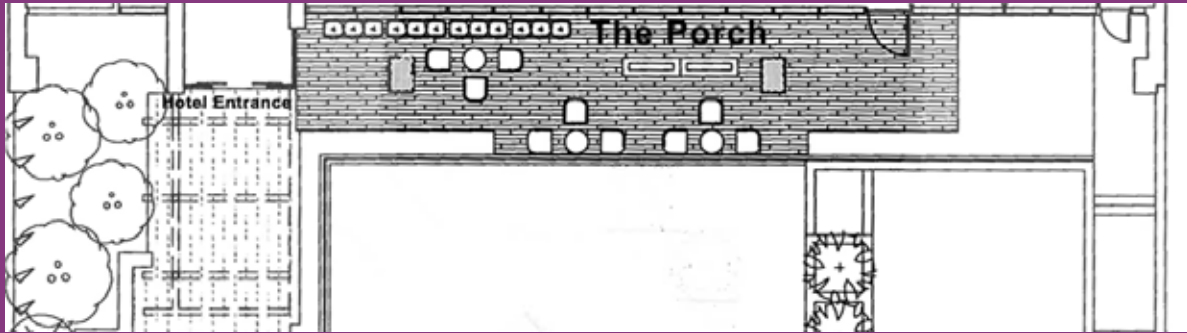

Private Dining Room

THE PORCH AT MOTIF SEATTLE IS THE PERFECT PLACE TO MINGLE AND ENJOY THE SIGHTS AND SOUNDS OF THE CITY ITSELF.

The Porch

| Section | Square Ft | Seated | Reception |
|---------------------|-----------|--------|-----------|
| Rooftop Deck | 4132 | - | 150 |
| Play Zone | 950 | - | 45 |
| Center Deck | 1520 | 48 | 60 |
| Fire Table | - | 16 | 25 |
| Relaxation Zone | 950 | - | 50 |
| Zone 1 | 475 | - | 25 |
| Zone 2 | 475 | - | 25 |
| Indoor Dining | 3220 | - | 200 |
| Booth | - | 15 | 30 |
| Lounge | 480 | - | 30 |
| Main Dining Room | 1350 | 50 | 65 |
| Private Dining Room | 660 | 30 | 40 |
| Porch | 1125 | - | 40 |