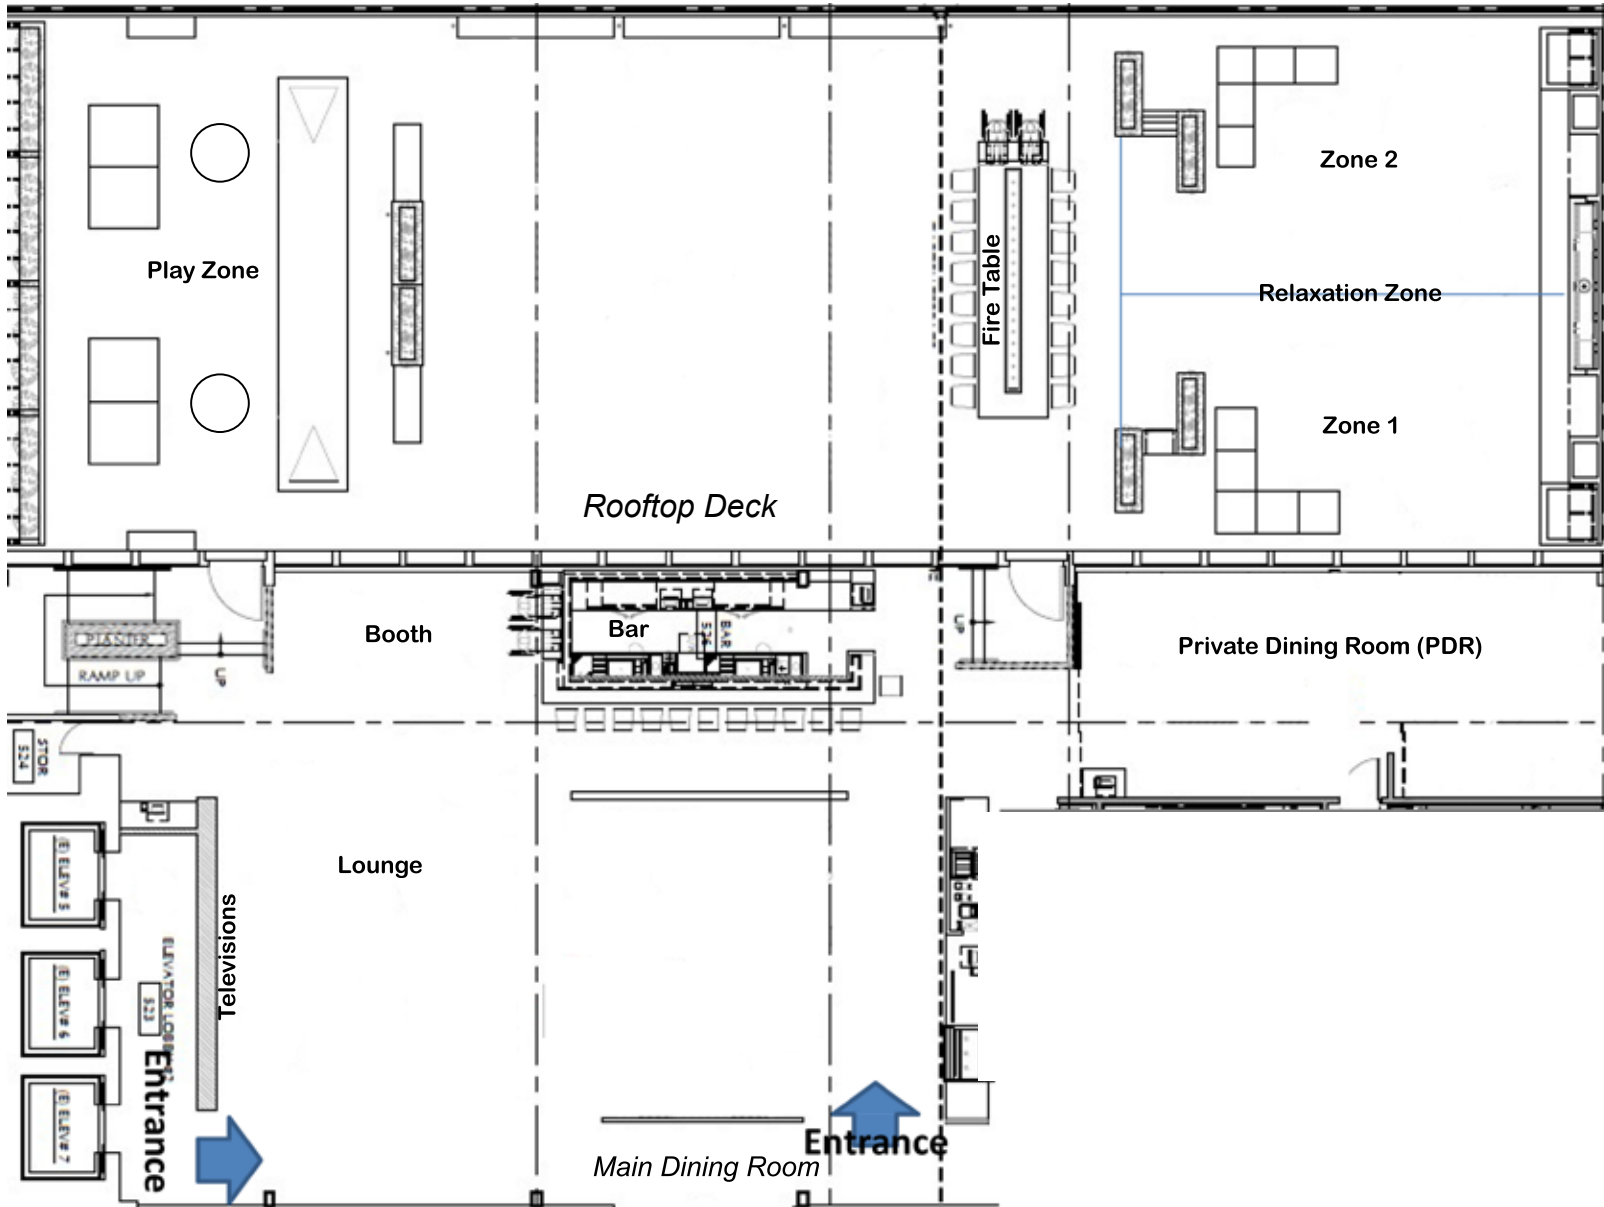

PERFECT FOR ANY OCCASION, FROLIK KITCHEN + COCKTAILS' VERSATILE
DOWNTOWN SEATTLE SPACE HAS SOMETHING FOR EVERYONE.

Play Zone

Fire Table

Relaxation Zone 1

Relaxation Zone 2

Booth

Lounge

Main

Private Dining Room

THE PORCH AT MOTIF SEATTLE IS THE PERFECT PLACE TO MINGLE AND ENJOY THE SIGHTS AND SOUNDS OF THE CITY ITSELF.

The Porch

| Section | Square Ft | Seated | Reception |
|---------------------|-----------|--------|-----------|
| Rooftop Deck | 4132 | - | 150 |
| Play Zone | 950 | - | 45 |
| Center Deck | 1520 | 48 | 60 |
| Fire Table | - | 16 | 25 |
| Relaxation Zone | 950 | - | 50 |
| Zone 1 | 475 | - | 25 |
| Zone 2 | 475 | - | 25 |
| Indoor Dining | 3220 | - | 200 |
| Booth | - | 15 | 30 |
| Lounge | 480 | - | 30 |
| Main Dining Room | 1350 | 50 | 65 |
| Private Dining Room | 660 | 30 | 40 |
| Porch | 1125 | - | 40 |